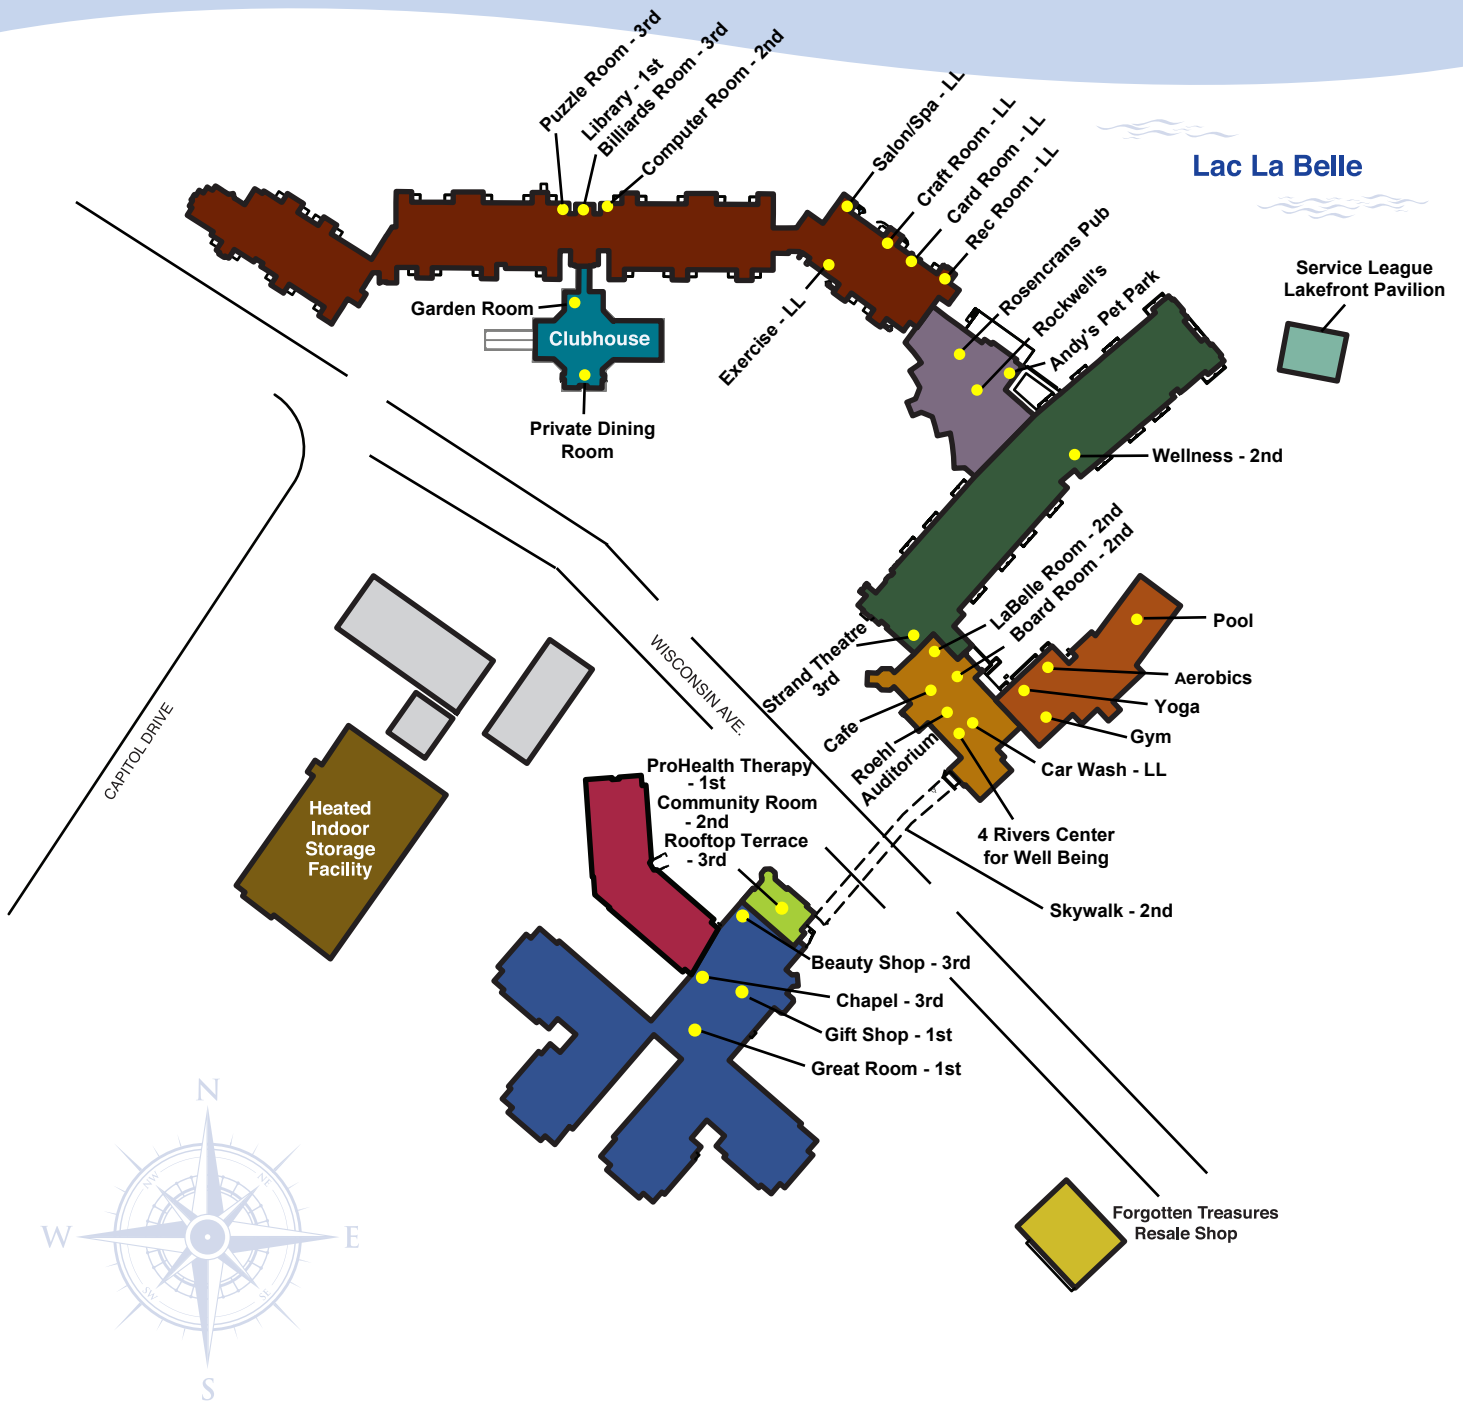

Shorehaven Campus Map

KEY:

- | | | | | | |
|-------------------------------------------------------------------------------------|-------------------------------------|-------------------------------------------------------------------------------------|------------------------------------------------------------------------|---------------------------------------------------------------------------------------|----------------------------------|
|  | Lake Terrace Apartments, East Bldg. |  | Fitness Center |  | Tower Assisted Living |
|  | Lake Terrace Apartments, West Bldg. |  | Lakefront Pavilion |  | Heated Indoor Storage Facility |
|  | Clubhouse |  | Health Center
• Memory Care
• Long-Term Care
• Sub-Acute Care |  | In-Patient / Out-Patient Therapy |
|  | Lake Terrace Lobby / Restaurant | | |  | Forgotten Treasures Resale Shop |
|  | Cafe and Life Enrichment Center | | | | |